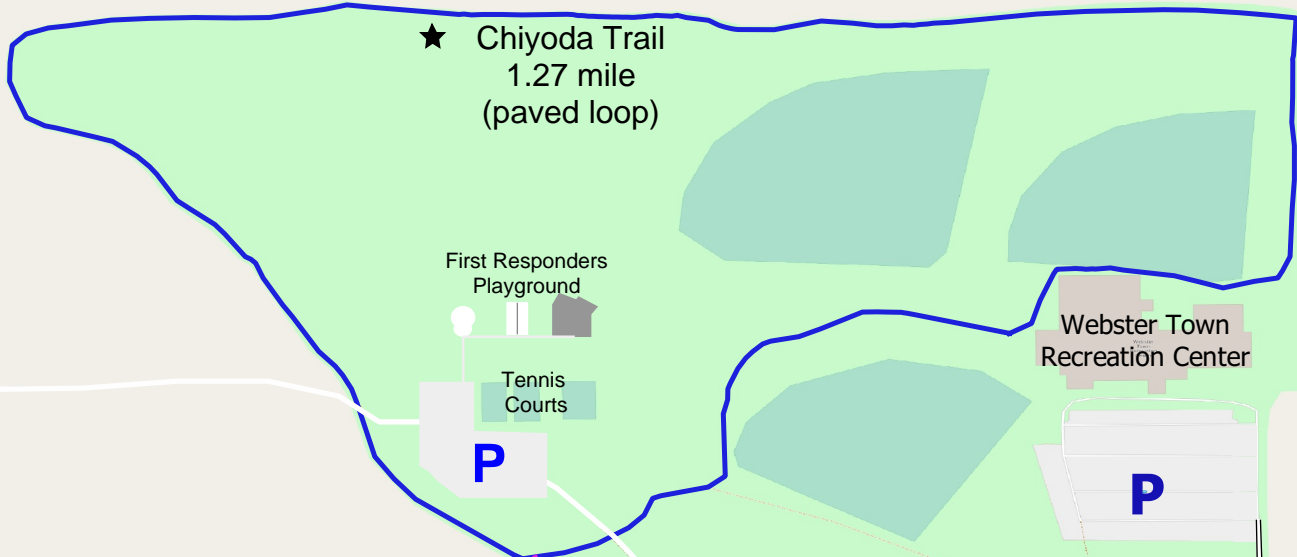

Chiyoda Trails

Klem Road

Klem Road

NY 250 Webster Rd

Phillips Road

Chiyoda Drive

★ Chiyoda Trail
1.27 mile
(paved loop)

First Responders
Playground

Tennis
Courts

Webster Town
Recreation Center

P

P

Connector Trail
.27 mile
to Bird Sanctuary
Trail